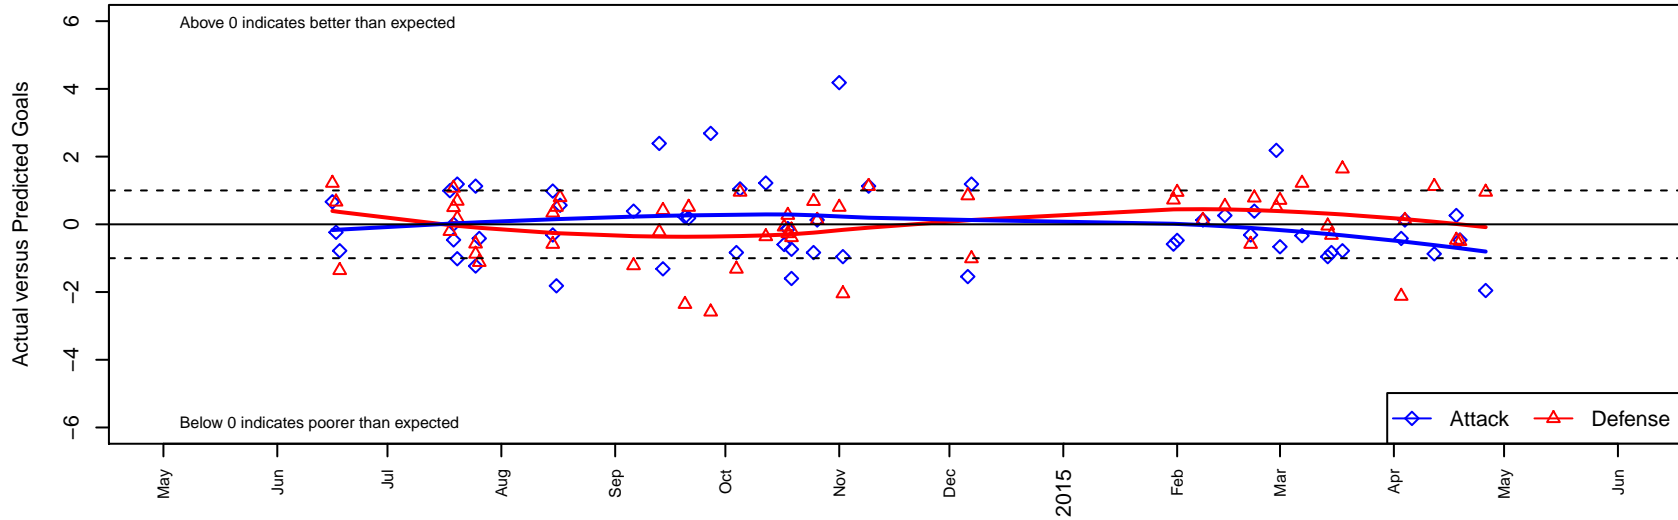

Westside Timbers Copa TS G00

Westside Timbers
 Beaverton, OR
 G00 total strength=1398
 attack=8.27 defense=7.61
 fall league = PTT G00 Premier
 spr league = Spr OYS G00 Premier

alt names used:
 Westside Timbers 00 Copa TS (OR) (FWRL)
 Westside Timbers G00 Copa TS
 WT G00 Copa TS
 WESTSIDE TIMBERS COPA TS (OR)
 Westside Timbers G00 Copa TS
 Westside Timbers G00 Copa TS
 Westside Timbers G00 Copa TS

Venues played:
 2014 Far West Regionals U13
 2014 Beaverton Cup GU15 Silver
 2014 Oswego Nike Cup Gold U14
 2014 Mt Hood Challenge U14
 2014 PTT G00 Premier
 2014 FWRL G00
 2014 Spr OYS G00 Premier
 2014 OYS State Cup G00

Westside Timbers Copa TS G00
 Dots are actual minus expected GF (blue circles) and GA (red triangles).
 Blue line is smoothed change in attack strength. Red is smoothed change in defense strength.

**attack and defense variance (black dot)
relative to other teams
and top 10 in region**