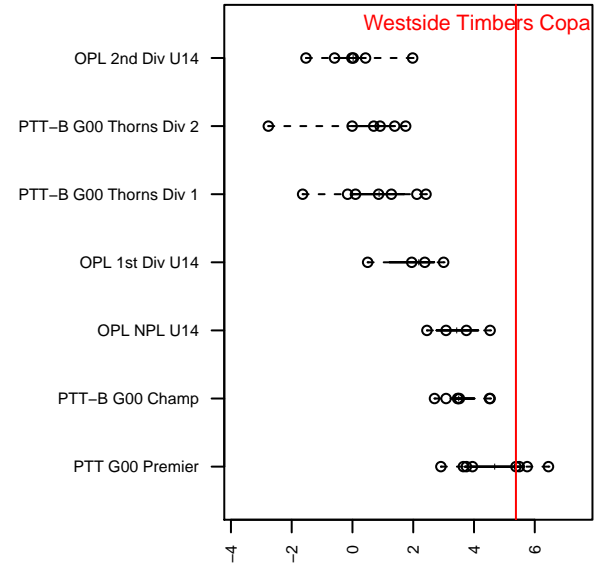

**attack and defense rating
relative to others at age
and all opponents in last 13 months**